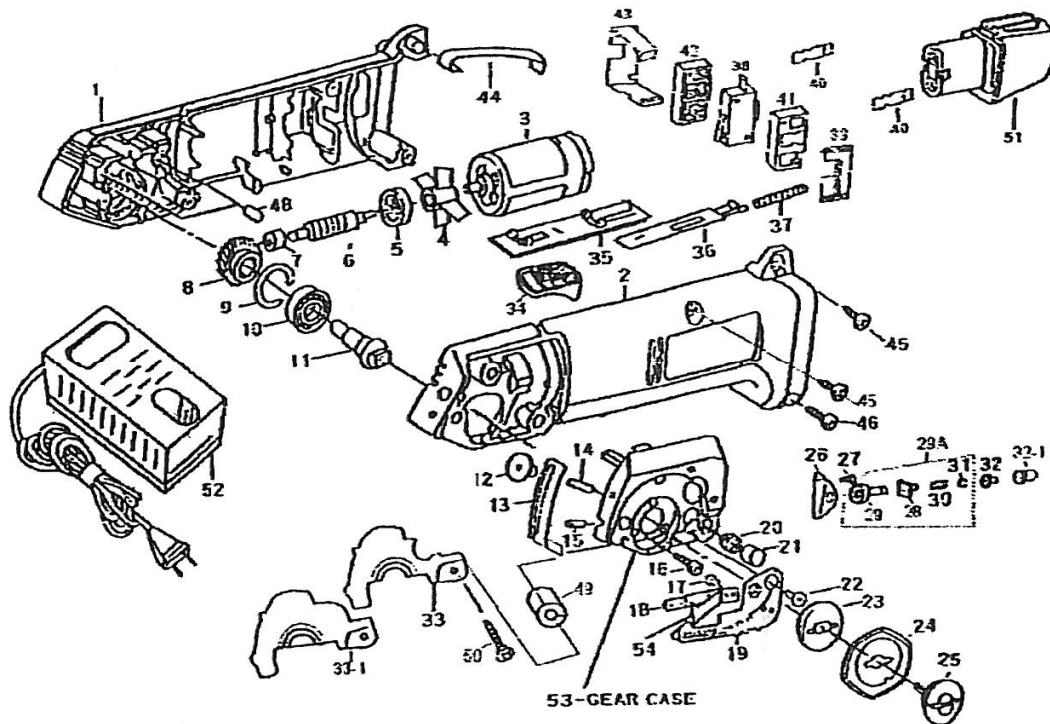

PART NO.	DESCRIPTION
EC-360-A01	072.338.101 Right housing
EC-360-A02	072.338.102 Left housing
EC-360-A03	072.338.103 Motor
EC-360-A04	072.338.104 Motor fan
EC-360-A05	072.338.105 Ball bearing
EC-360-A06	072.338.106 Worm gear
EC-360-A07	072.338.107 Bushing
EC-360-A08	072.338.108 Helix gear
EC-360-A09	072.338.109 Retaining ring
EC-360-A10	072.338.110 Ball bearing
EC-360-A11	072.338.111 Gear shaft
EC-360-A12	072.338.112 Nut
EC-360-A13	072.338.113 Finger guard
EC-360-A14	072.338.114 Screw
EC-360-A15	072.338.115 Screw
EC-360-A16	072.338.116 Screw
EC-360-A17	072.338.117 Screw
EC-360-A18	072.338.118 Cutting blade with carbide
EC-360-A19	072.338.119 Leg
EC-360-A20	072.338.120 Spring
EC-360-A21	072.338.121 Oil felt
EC-360-A22	072.338.122 Screw
EC-360-A23	072.338.123 Helix gear support
EC-360-A24	072.338.124 10 sided knife
EC-360-A25	072.338.125 Knife lock screw
EC-360-A26	072.338.126 Sharpener holder
EC-360-A27	072.338.127 Screw
EC-360-A28	072.338.128 Square sleeve for stone
EC-360-A29	072.338.129 Stone
EC-360-A29A	072.338.170 Stone assy

PART NO.	DESCRIPTION
EC-360-A30	072.338.130 Spring
EC-360-A31	072.338.131 Ring
EC-360-A32	072.338.132 Push knob for stone
EC-360-A32-1	072.338.171 Sleeve for 29A
EC-360-A33	072.338.133 Knife guard
EC-360-A33-1	072.338.172 Knife guard
EC-360-A34	072.338.134 On-off handle
EC-360-A35	072.338.135 Switch housing
EC-360-A36	072.338.136 Slide
EC-360-A37	072.338.137 Spring
EC-360-A38	072.338.138 Micro switch
EC-360-A39	072.338.139 Switch holder
EC-360-A40	072.338.140 Switch slide
EC-360-A41	072.338.141 Left switch clip
EC-360-A42	072.338.142 Right switch clip
EC-360-A43	072.338.143 Switch holder
EC-360-A44	072.338.144 Battery clamping
EC-360-A45	072.338.145 Screw
EC-360-A46	072.338.146 Screw
EC-360-A48	072.338.148 Stopper
EC-360-A49	072.338.149 Knife guard socket
EC-360-A50	072.338.150 Knife lock screw
EC-360-A51	072.338.151 Battery 9.6V
EC-360-A52	072.338.152 Battery charger
EC-360-A53	072.338.153 Gear case
EC-360-A54	072.338.154 Guide plate