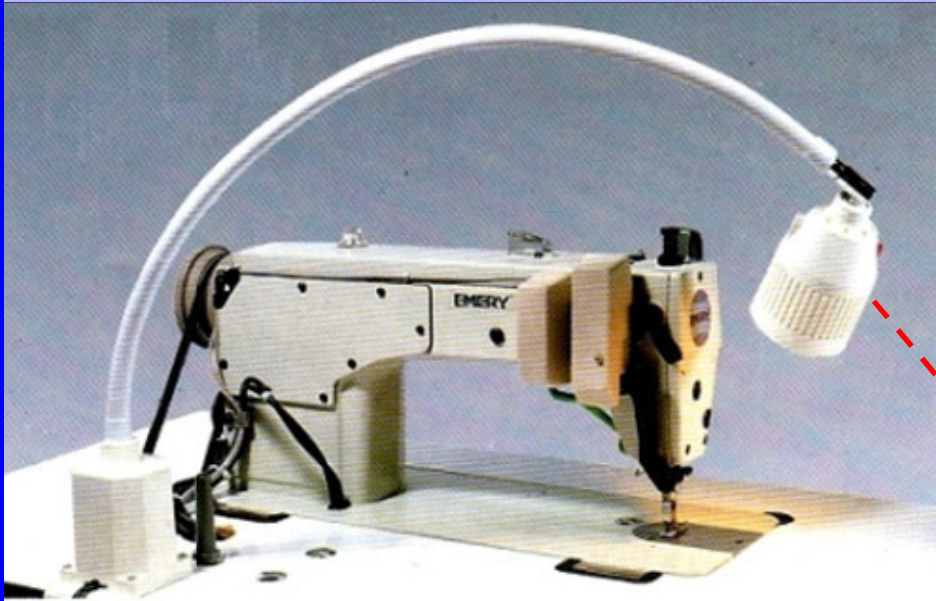

LAMP LED-560 - LAMPE LED-560 - SEWING LIGHT LED-560

Lamp LED-560
 wit / blanc / white
073.210.094

Lamp LED-560
 zwart / noir / black
073.210.095

Verbruik : 4 Watt
 Consommation : 4 Watt
 Power consumption :
 4 Watt

TOUGH - Unbreakable LED bulb never needs replacement! Guaranteed to last at least 50.000 hours.
VERSATILE - Long gooseneck (60cm.) & "C" clamp with ball joint on light shade let you direct the light where you need it.
SAFETY - Safer than breakable incandescent, fluorescent or halogen bulbs.
LED-560 work light brings your equipment out of the dark age.
LED-560 work light will help you get the maximum productivity you need from your two most valuable assets, your people and your equipment. Good lighting is an essential part of each workstation. Poor lighting increases absenteeism through eye strain, stress and headaches.
LED-560 work light delivers near daylight conditions at the point of work, where it is most needed. They are easy to adjust, resist equipment vibration and avoid obstructing the work. The lights require minimum maintenance and are energy efficient. The lights can be connected direct to the motor switch (AC) from the clutch motor or can be plugged into any wall socket.

Onbreekbare LED lamp moet nooit vervangen worden! Gegarandeerd minstens 50.000 uur licht.
 Flexibele arm met C klem (60 cm.).
 Veiliger dan breekbare gloeilampen, fluorescentie- of halogeenlampen.
 Maximale productiviteit van de mensen en uw machine. Goede verlichting is een essentieel onderdeel van elk werk station.
 Slechte belichting verhoogt absentieïsme door vermoeidheid, stress en hoofdpijn.
LED-560 levert bijna daglicht daar waar het nodig is. De lampen vereisen een minimum aan onderhoud. De lichten kunnen worden aangesloten rechtstreeks op de motor (AC)-switch of kunnen worden aangesloten op een wand contactdoos.