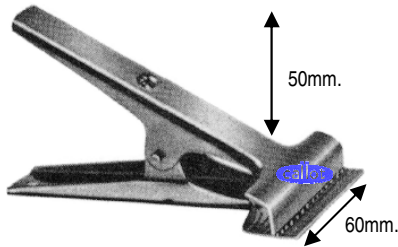

STOFKLEMMEN & STOFPRIKKERS - PINCES A MATELASSER & AIGUILLES POUR TISSUS - CLOTH CLAMPS & PATTERN HOLDERS

Stofklemmen
Pinces à matelasser
 Cloth clamps

AP4 - 60x100mm. **075.312.010**
AP8 - 60x200mm. **075.312.050**

Stofklemmen
Pinces à matelasser
 Cloth clamps

KR2-8 - 120x200mm. **075.312.058**
KR2-12 - 120x240mm. **075.312.060**

Stofklemmen
Pinces à matelasser
 Cloth clamps

AP7-2 - 60x50mm. **075.312.025**

Stofklemmen
Pinces à matelasser
 Cloth clamps