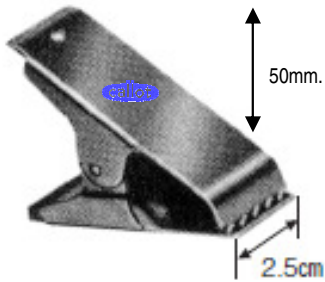

Stofklemmen
Pinces à matelasser
 Cloth clamps

KR2-8 - 120x200mm. **075.312.058**
KR2-12 - 120x240mm. **075.312.060**

Stofklemmen
Pinces à matelasser
 Cloth clamps

AP7-2 - 60x50mm. **075.312.025**

Stofklemmen
Pinces à matelasser
 Cloth clamps

1613/1 - 90x30mm. **075.312.065**
1613/4 - 110x100mm. **075.312.080**
1613/8 - 110x200mm. **075.312.090**
1613/0 - 90x50mm. **075.312.070**

Stofklemmen
Pinces à matelasser
 Cloth clamps

CL2 - 25x60mm. **075.312.095**