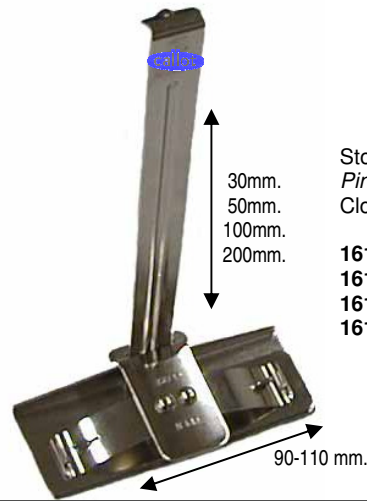

STOFKLEMMEN & STOFPRIKKERS - PINCES A MATELASSER & AIGUILLES POUR TISSUS - CLOTH CLAMPS & PATTERN HOLDERS

Stofklemmen
Pinces à matelasser
 Cloth clamps

AP4 - 60x100mm. **075.312.010**
AP8 - 60x200mm. **075.312.050**

Stofklemmen
Pinces à matelasser
 Cloth clamps

KR2-8 - 120x200mm. **075.312.058**
KR2-12 - 120x240mm. **075.312.060**

Stofklemmen
Pinces à matelasser
 Cloth clamps

AP7-2 - 60x50mm. **075.312.025**

Stofklemmen
Pinces à matelasser
 Cloth clamps

1613/1 - 90x30mm. **075.312.065**
1613/4 - 110x100mm. **075.312.080**
1613/8 - 110x200mm. **075.312.090**
1613/0 - 90x50mm. **075.312.070**

Stofklemmen
Pinces à matelasser
 Cloth clamps

CL2 - 25x60mm. **075.312.095**