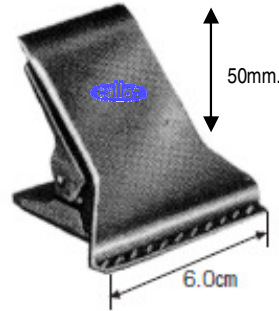

1613/1 - 90x30mm. **075.312.065**
1613/4 - 110x100mm. **075.312.080**
1613/8 - 110x200mm. **075.312.090**
1613/0 - 90x50mm. **075.312.070**

Stofklemmen
Pinces à matelasser
 Cloth clamps

CL2 - 25x60mm. **075.312.095**

Stofklemmen
Pinces à matelasser
 Cloth clamps

CL 1 - 25x50mm. **075.312.093**

Stofklemmen
Pinces à matelasser
 Cloth clamps

CL 2 S - 60x50mm. **075.312.096**

Patroontang
Pinces à bouton
 Pattern notcher

1130 - 1,50x6,40mm.