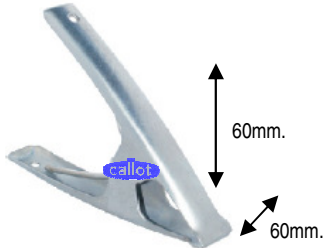

STOFKLEMMEN & STOFPRIKKERS - PINCES A MATELASSER & AIGUILLES POUR TISSUS - CLOTH CLAMPS & PATTERN HOLDERS

Stofklemmen
Pinces à matelasser
 Cloth clamps

AP4 - 60x100mm. **075.312.010**
AP8 - 60x200mm. **075.312.050**

Stofklemmen
Pinces à matelasser
 Cloth clamps

KR2-8 - 120x200mm. **075.312.058**
KR2-12 - 120x240mm. **075.312.060**

Stofklemmen
Pinces à matelasser
 Cloth clamps

AP7-2 - 60x50mm. **075.312.025**

Stofklemmen
Pinces à matelasser
 Cloth clamps

1613/1 - 90x30mm. **075.312.065**
1613/4 - 110x100mm. **075.312.080**
1613/8 - 110x200mm. **075.312.090**
1613/0 - 90x50mm. **075.312.070**

Stofklemmen
Pinces à matelasser
 Cloth clamps

CL2 - 25x60mm. **075.312.095**