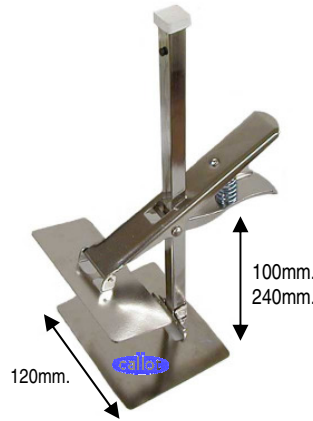

STOFKLEMMEN & STOFPRIKKERS - PINCES A MATELASSER & AIGUILLES POUR TISSUS - CLOTH CLAMPS & PATTERN HOLDERS

Stofklemmen
Pinces à matelasser
 Cloth clamps

AP4 - 60x100mm. **075.312.010**
AP8 - 60x200mm. **075.312.050**

Stofklemmen
Pinces à matelasser
 Cloth clamps

KR2-8 - 120x200mm. **075.312.058**
KR2-12 - 120x240mm. **075.312.060**

Stofklemmen
Pinces à matelasser
 Cloth clamps

AP7-2 - 60x50mm. **075.312.025**

Stofklemmen
Pinces à matelasser
 Cloth clamps

1613/1 - 90x30mm. **075.312.065**
1613/4 - 110x100mm. **075.312.080**
1613/8 - 110x200mm. **075.312.090**
1613/0 - 90x50mm. **075.312.070**

Stofklemmen
Pinces à matelasser
 Cloth clamps

CL2 - 25x60mm. **075.312.095**