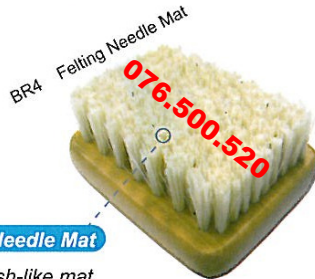

VILTEN - FEUTRAGE - FELTING NEEDLE TOOL

Sew Mate®

Felting Needle Tool

Excellent for embellishing sewing, knitting and craft projects.

- * Take no effort to accomplish your felting projects by Sew Mate spring action felting needle.
- * Holds 7 needles for quicker and better felting effect just in a few seconds.
- * Ideal for attaching applique(motif) to knits and many garments.
- * No thread or glue is needed!

Felting Needle Tool

Felting Needle Mat

This brush-like mat enables smooth and easy needle punching into your base fabric.

Single Felting Needle

Single Needle is wonderful for dimensional projects and detailed works.

Retractable Safety Tube

The barbed needles are covered by retractable safety tube that protects the needle points from being exposed when they are not in use. It also protects you from sharp needles.

Refill Needles

The barbed needles are designed to interlace textile fibers for felting and applique effect.

Front

Back

LOCK/UNLOCK NEEDLE

Simply turn the safety tube right or left to lock/unlock the needle.

Felt Fabric + Yarn