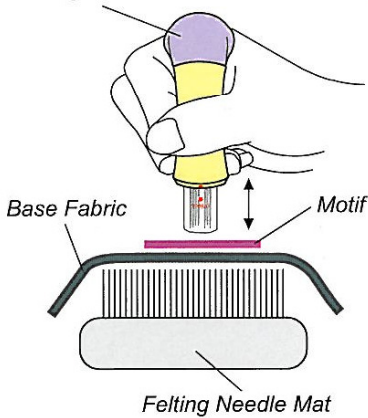

VILTEN - FEUTRAGE - FELTING NEEDLE TOOL

Sew Mate®

Felting Needle Tool

Excellent for embellishing sewing, knitting and craft projects.

- * Take no effort to accomplish your felting projects by Sew Mate spring action felting needle.
- * Holds 7 needles for quicker and better felting effect just in a few seconds.
- * Ideal for attaching applique(motif) to knits and many garments.
- * No thread or glue is needed!

Felting Needle Tool

Felting Needle Mat

This brush-like mat enables smooth and easy needle punching into your base fabric.

Single Felting Needle

Single Needle is wonderful for dimensional projects and detailed works.

Retractable Safety Tube

The barbed needles are covered by retractable safety tube that protects the needle points from being exposed when they are not in use. It also protects you from sharp needles.

Refill Needles

The barbed needles are designed to interlace textile fibers for felting and applique effect.

Front

Back

LOCK/UNLOCK NEEDLE

Simply turn the safety tube right or left to lock/unlock the needle.

Felt Fabric + Yarn