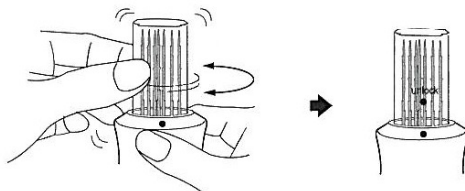

Retractable Safety Tube

The barbed needles are covered by retractable safety tube that protects the needle points from being exposed when they are not in use. It also protects you from sharp needles.

Refill Needles

The barbed needles are designed to interlace textile fibers for felting and applique effect.

Front

Back

LOCK/UNLOCK NEEDLE

Simply turn the safety tube right or left to lock/unlock the needle.

Felt Fabric + Yarn