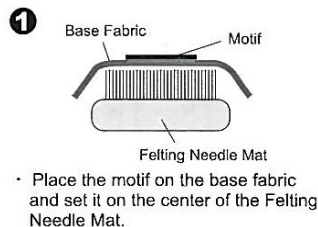

Retractable Safety Tube

The barbed needles are covered by retractable safety tube that protects the needle points from being exposed when they are not in use. It also protects you from sharp needles.

Refill Needles

The barbed needles are designed to interlace textile fibers for felting and applique effect.

Front

Back

LOCK/UNLOCK NEEDLE

Simply turn the safety tube right or left to lock/unlock the needle.

Felt Fabric + Yarn

Felt Fabric

INSTRUCTION

Place the motif on the base fabric and set it on the center of the Felting Needle Mat.

Hold the Felting Needle Tool upright.

Poke the motif edges first, and then slight poke into the center area and make the felt even.