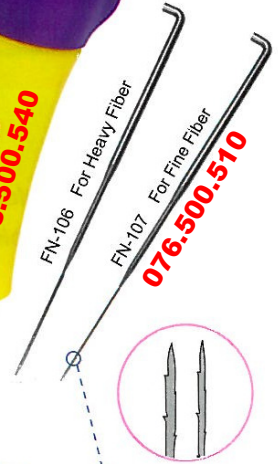

VILTEN - FEUTRAGE - FELTING NEEDLE TOOL

Sew Mate®

Felting Needle Tool

Excellent for embellishing sewing, knitting and craft projects.

- * Take no effort to accomplish your felting projects by Sew Mate spring action felting needle.
- * Holds 7 needles for quicker and better felting effect just in a few seconds.
- * Ideal for attaching applique(motif) to knits and many garments.
- * No thread or glue is needed!

Felting Needle Tool

Felting Needle Mat

This brush-like mat enables smooth and easy needle punching into your base fabric.

Single Felting Needle

Single Needle is wonderful for dimensional projects and detailed works.

Retractable Safety Tube

The barbed needles are covered by retractable safety tube that protects the needle points from being exposed when they are not in use. It also protects you from sharp needles.

Refill Needles